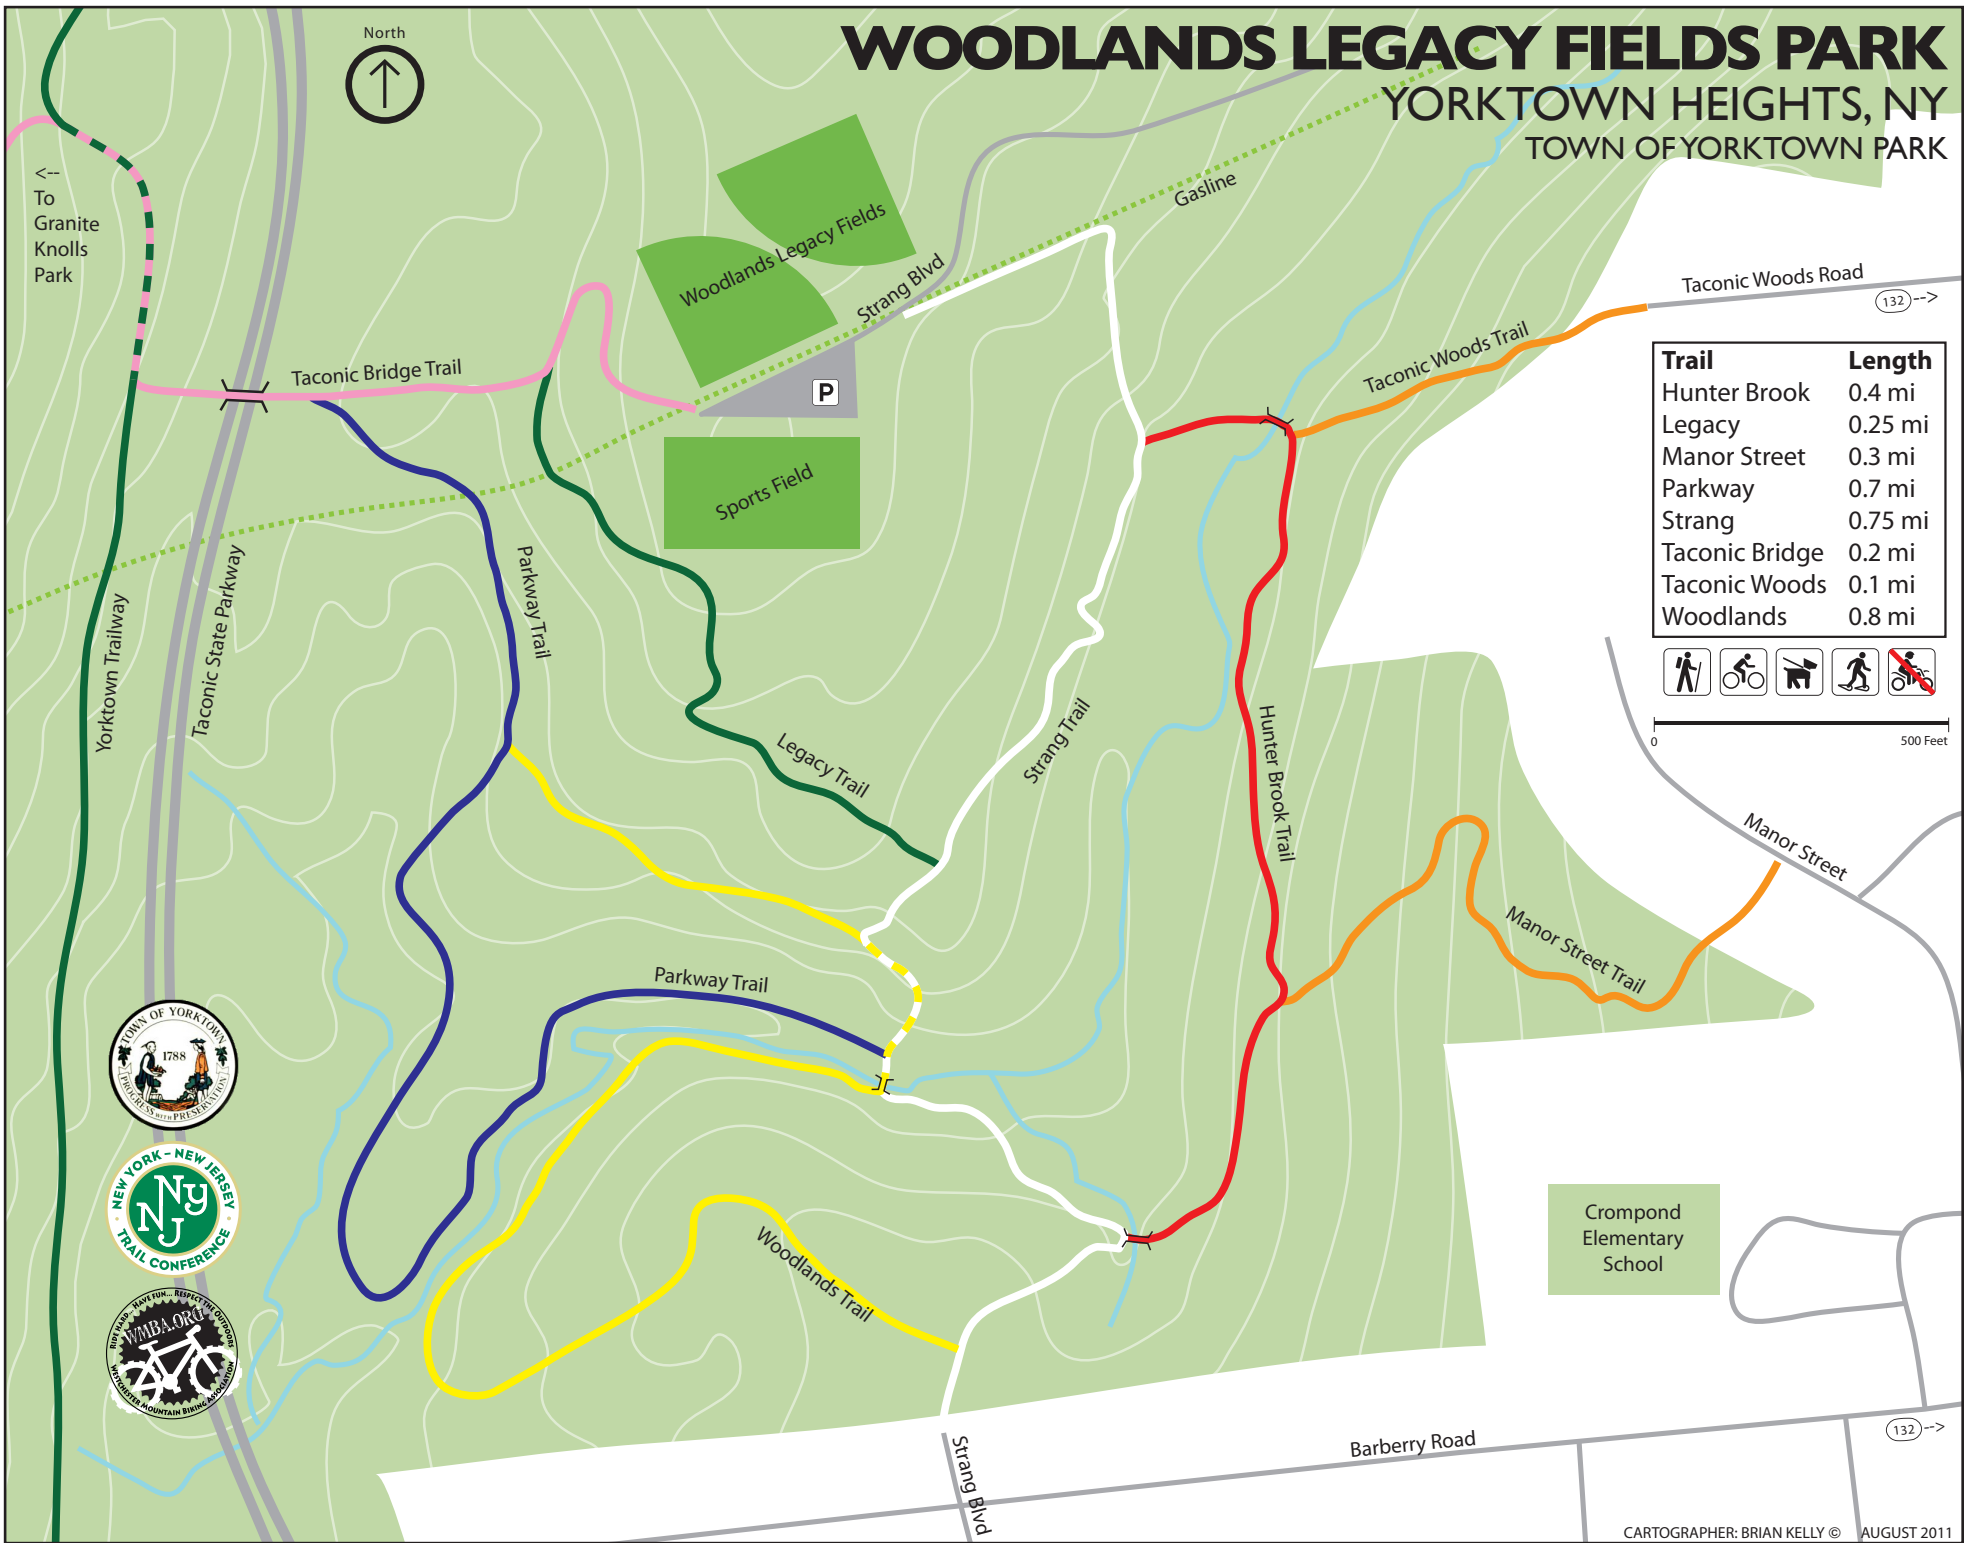

# WOODLANDS LEGACY FIELDS PARK

YORKTOWN HEIGHTS, NY

TOWN OF YORKTOWN PARK

<-  
To  
Granite  
Knolls  
Park

Trail	Length
Hunter Brook	0.4 mi
Legacy	0.25 mi
Manor Street	0.3 mi
Parkway	0.7 mi
Strang	0.75 mi
Taconic Bridge	0.2 mi
Taconic Woods	0.1 mi
Woodlands	0.8 mi

Crompond  
Elementary  
School