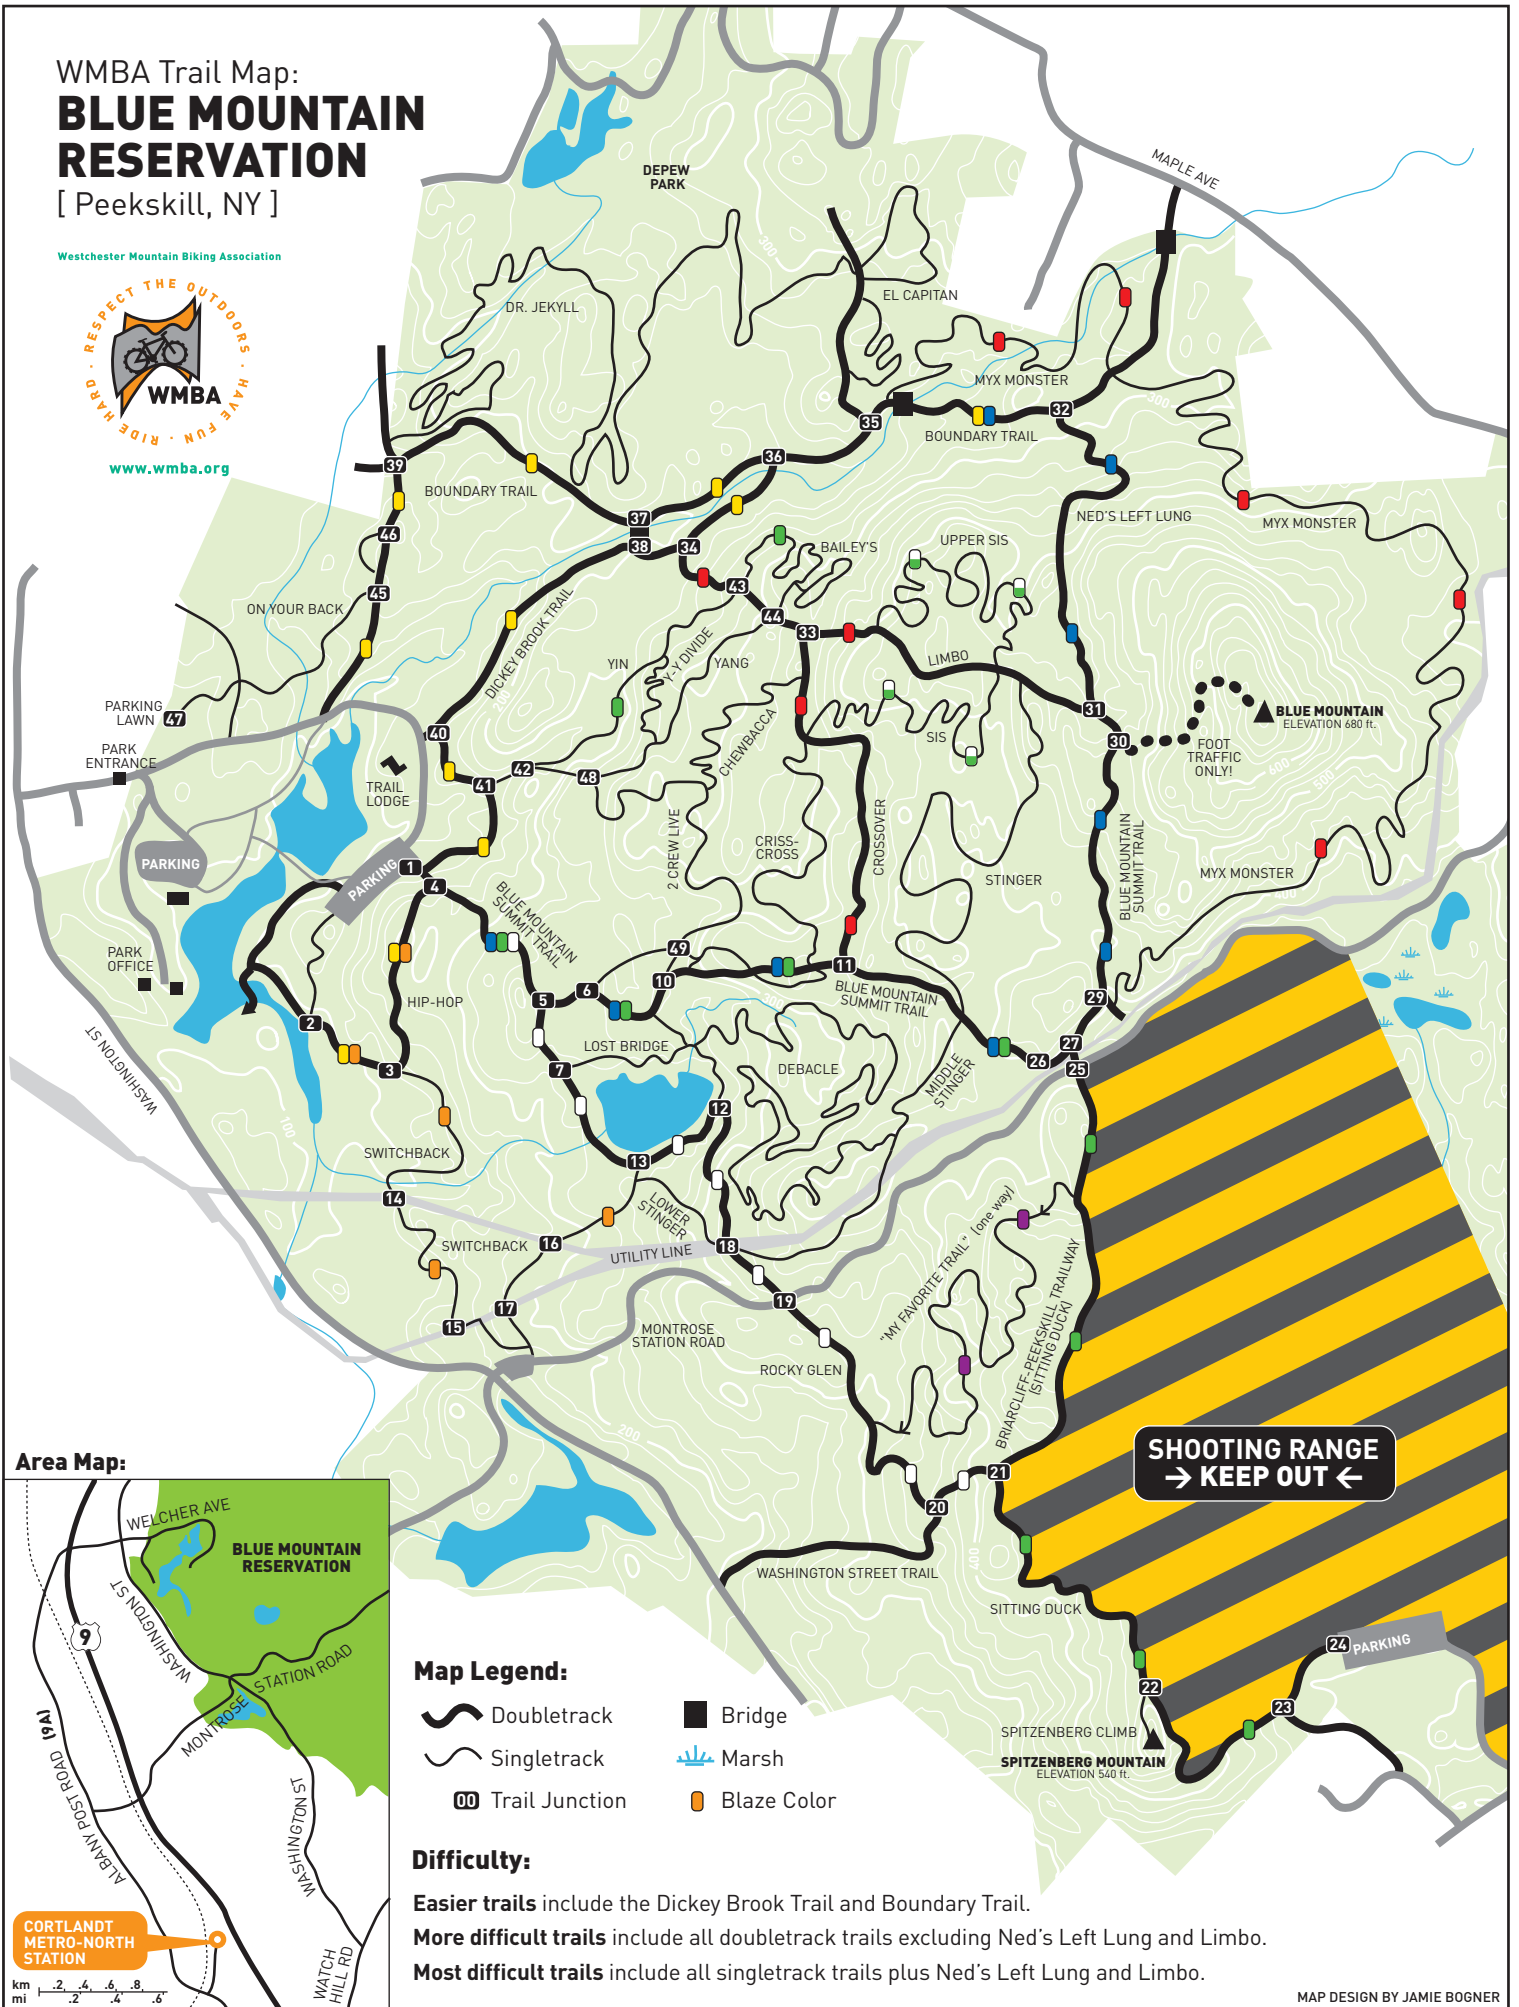

WMBA Trail Map: BLUE MOUNTAIN RESERVATION

[Peekskill, NY]

Westchester Mountain Biking Association

Area Map:

Map Legend:

- Doubletrack
- Singletrack
- Trail Junction
- Bridge
- Marsh
- Blaze Color

Difficulty:

- Easier trails** include the Dickey Brook Trail and Boundary Trail.
- More difficult trails** include all doubletrack trails excluding Ned's Left Lung and Limbo.
- Most difficult trails** include all singletrack trails plus Ned's Left Lung and Limbo.